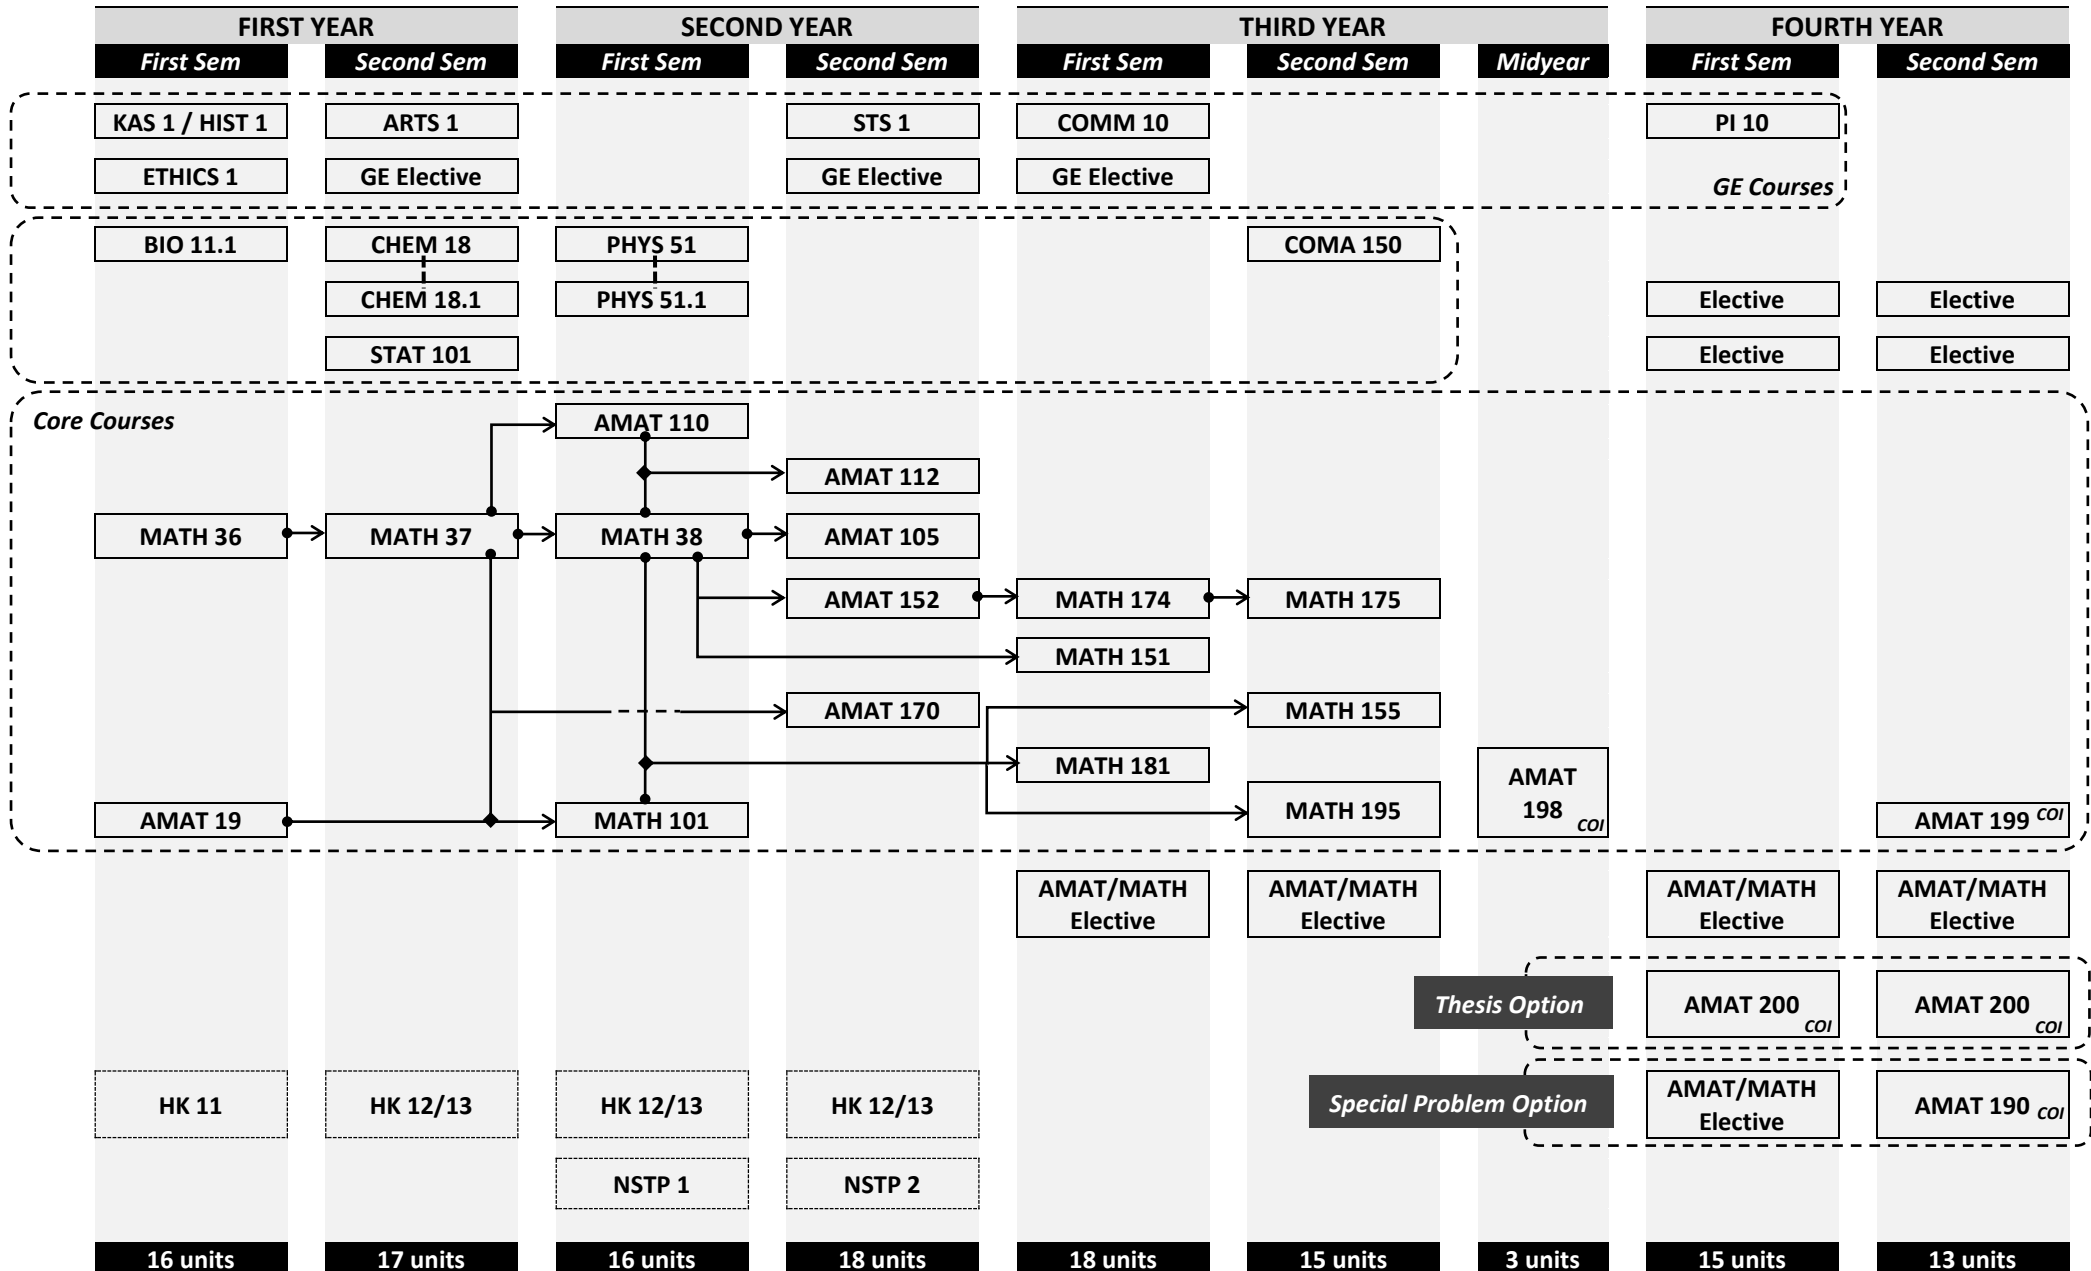

## Flowchart of 2018 Bachelor of Science in Applied Mathematics Curriculum

**Total: 131 units**